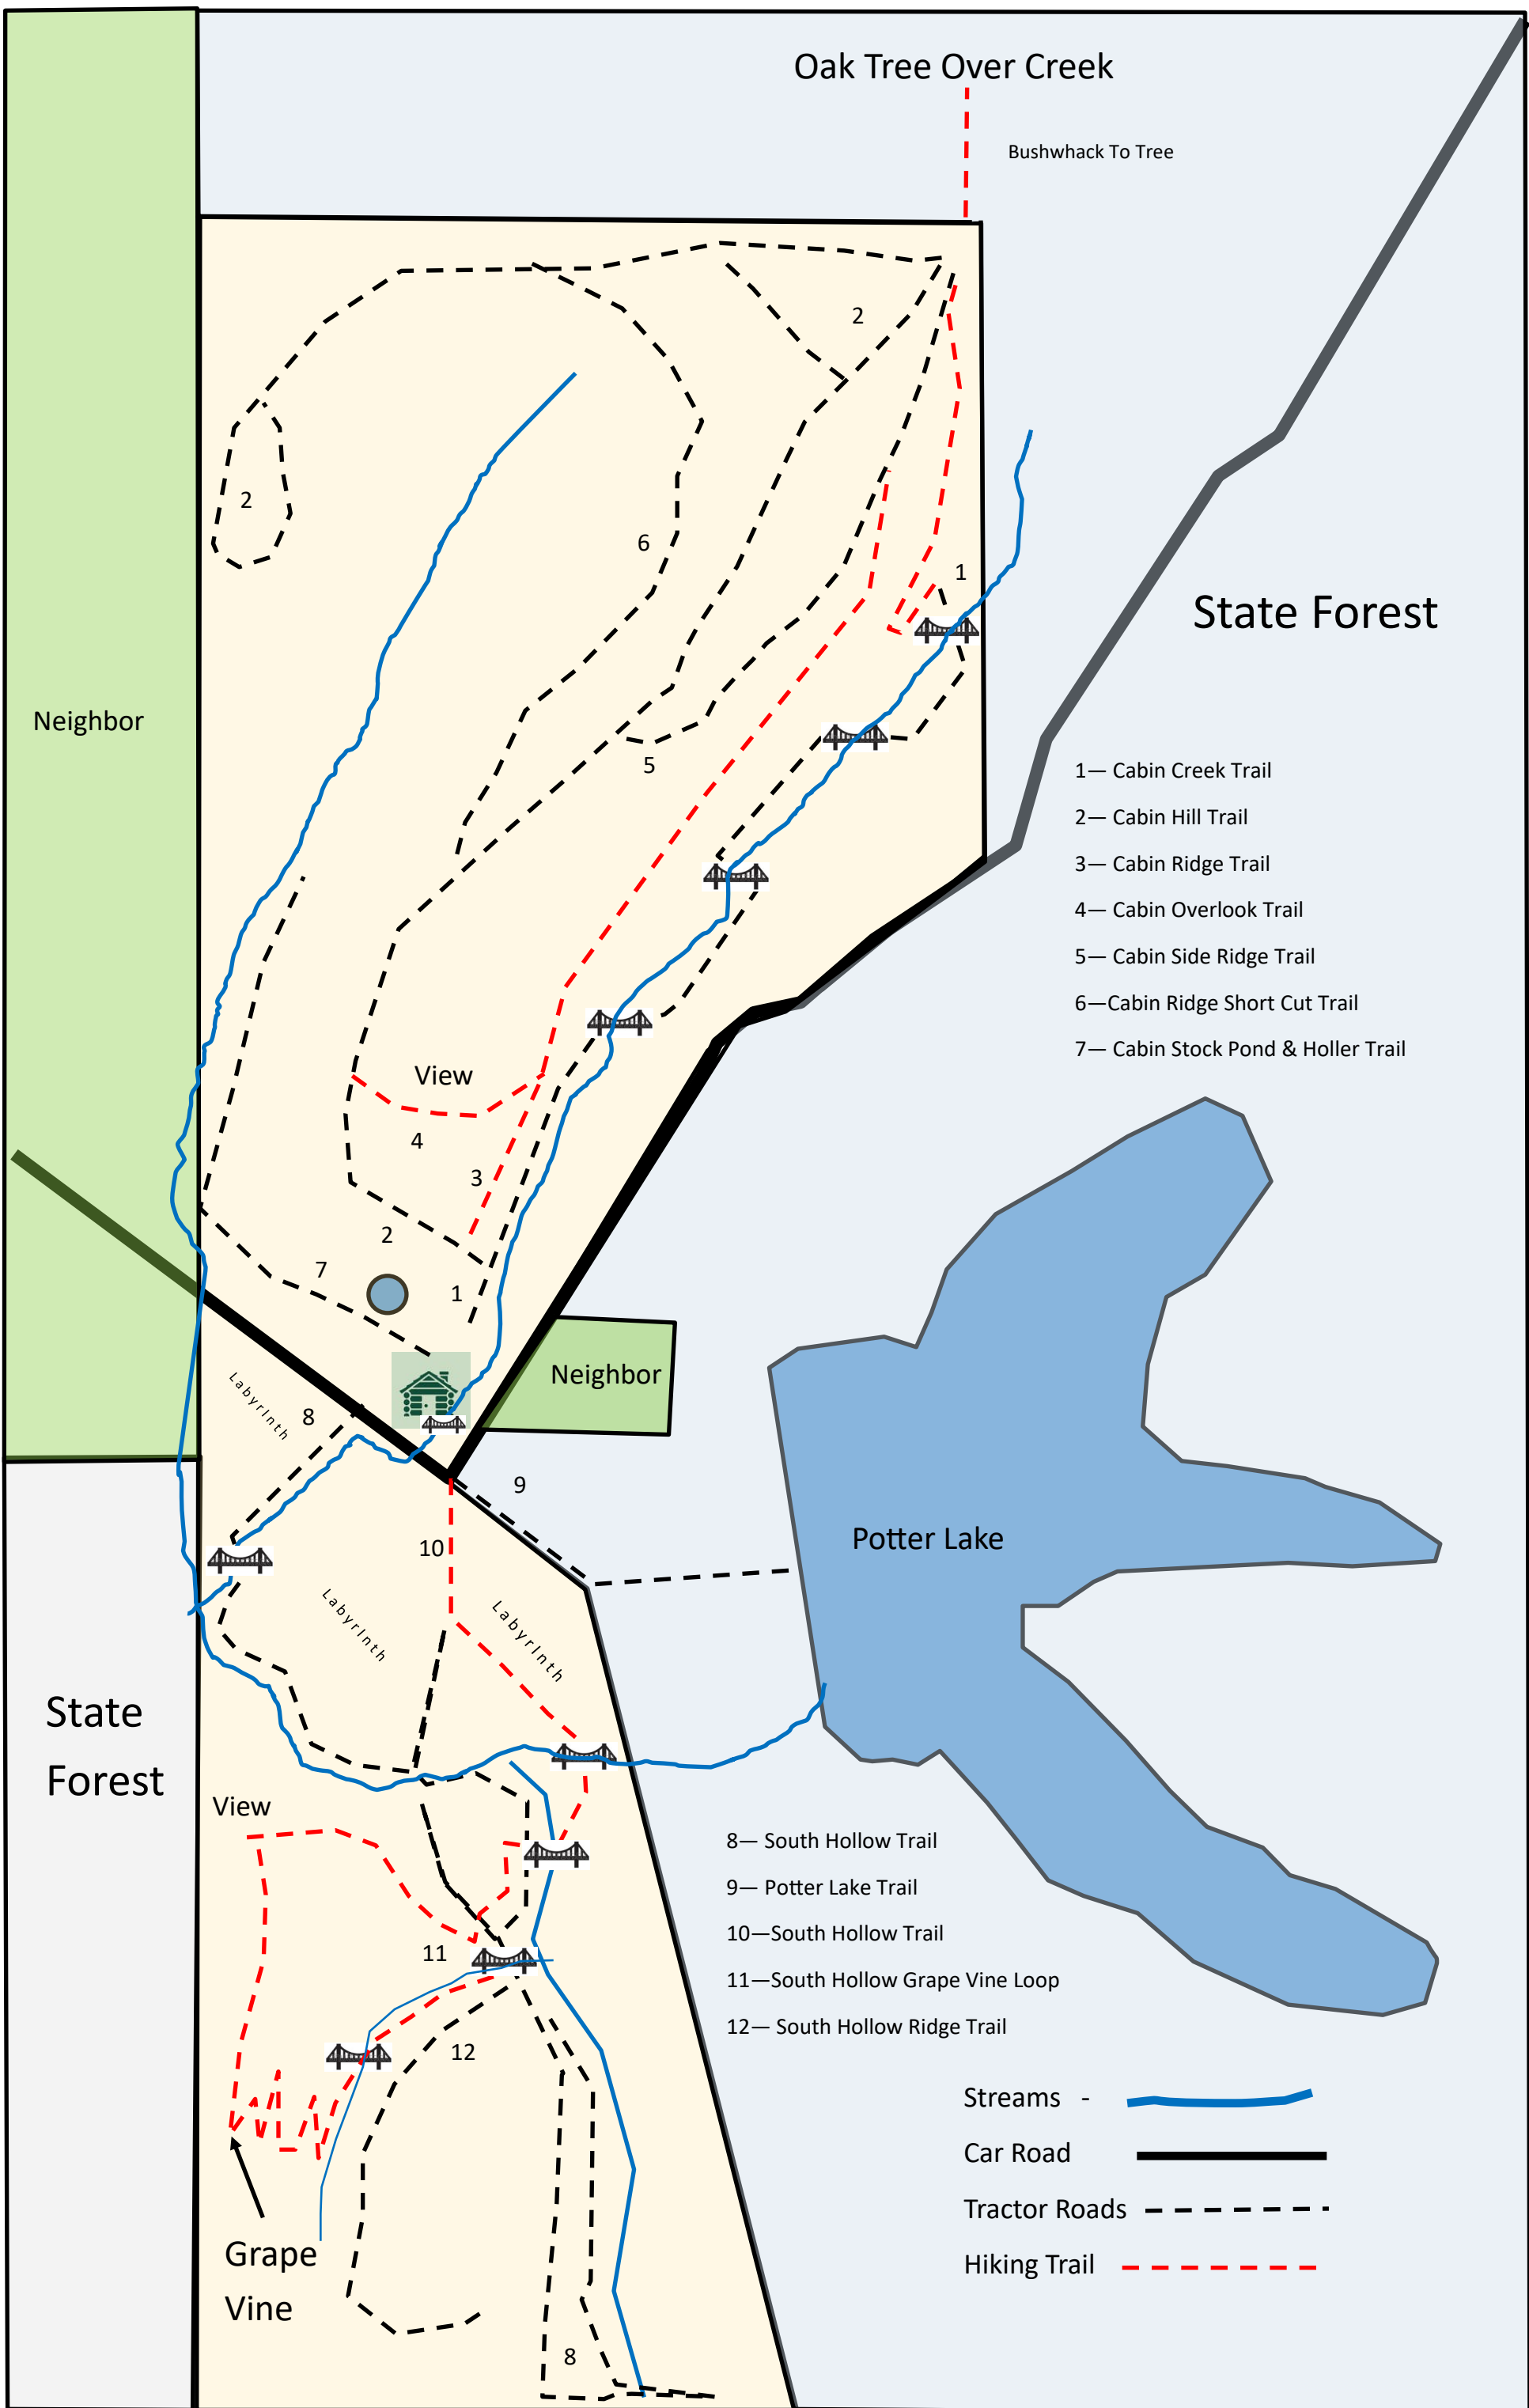

Oak Tree Over Creek

Bushwhack To Tree

State Forest

Neighbor

- 1— Cabin Creek Trail
- 2— Cabin Hill Trail
- 3— Cabin Ridge Trail
- 4— Cabin Overlook Trail
- 5— Cabin Side Ridge Trail
- 6— Cabin Ridge Short Cut Trail
- 7— Cabin Stock Pond & Holler Trail

Neighbor

Potter Lake

State Forest

- 8— South Hollow Trail
- 9— Potter Lake Trail
- 10— South Hollow Trail
- 11— South Hollow Grape Vine Loop
- 12— South Hollow Ridge Trail

- Streams -
- Car Road -
- Tractor Roads -
- Hiking Trail -

Grape Vine